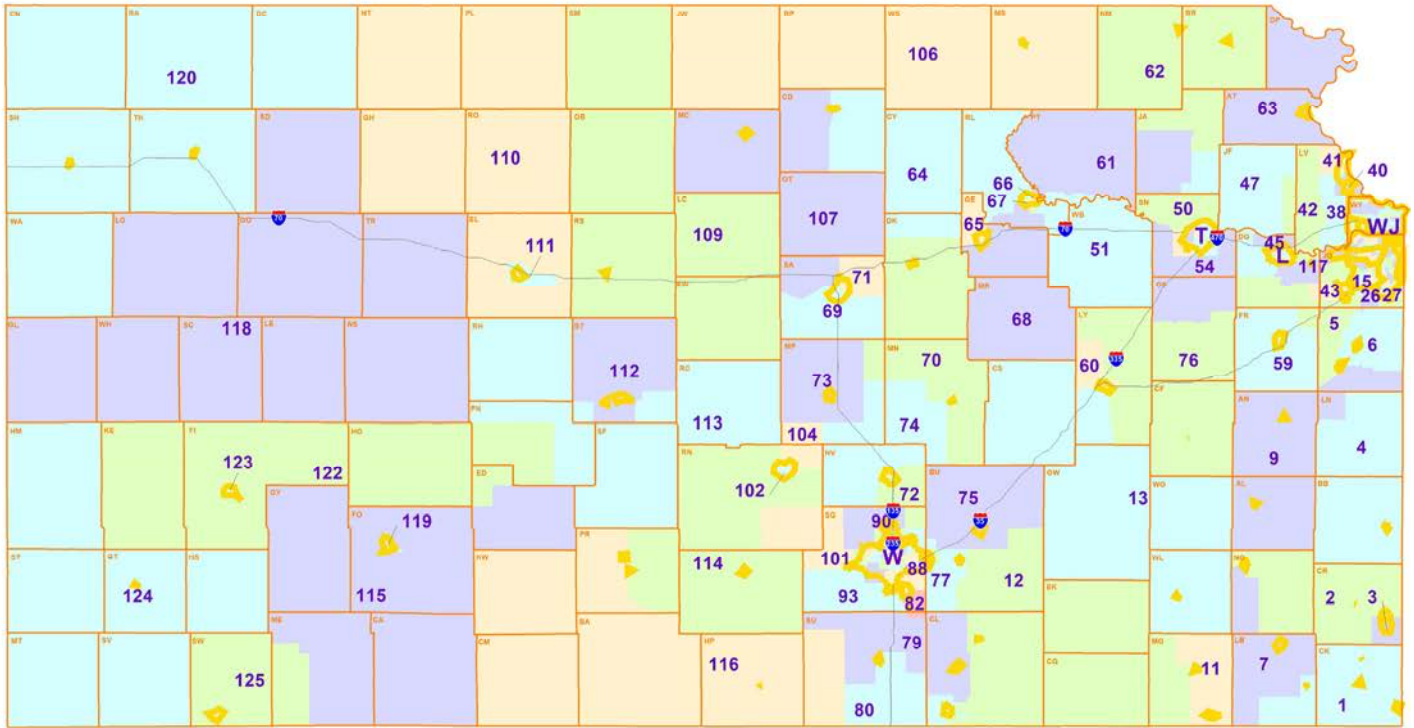

Email addresses for legislators can be found below.  
 Senate and House switchboard (to call any senator or representative): (785) 296-0111  
 Mailing address for legislators: 300 S.W. 10th Avenue, Topeka, Kansas 66612

### HOUSE DISTRICTS

W = Wichita districts 81-101, 103, 105      T = Topeka districts 50, 52-58      L = Lawrence districts 10, 42, 44-47      WJ = Wyandotte & Johnson Co. districts 5, 8, 14-37, 39, 43, 48, 49, 78, 108, 121

**SENATE DISTRICTS**

W = Wichita districts 16, 25-31    T = Topeka districts 18-20    L = Lawrence districts 2, 3, 19    WJ = Wyandotte & Johnson Co. districts 4-11, 21, 23, 35, 37

**STATE SENATORS BY DISTRICT**