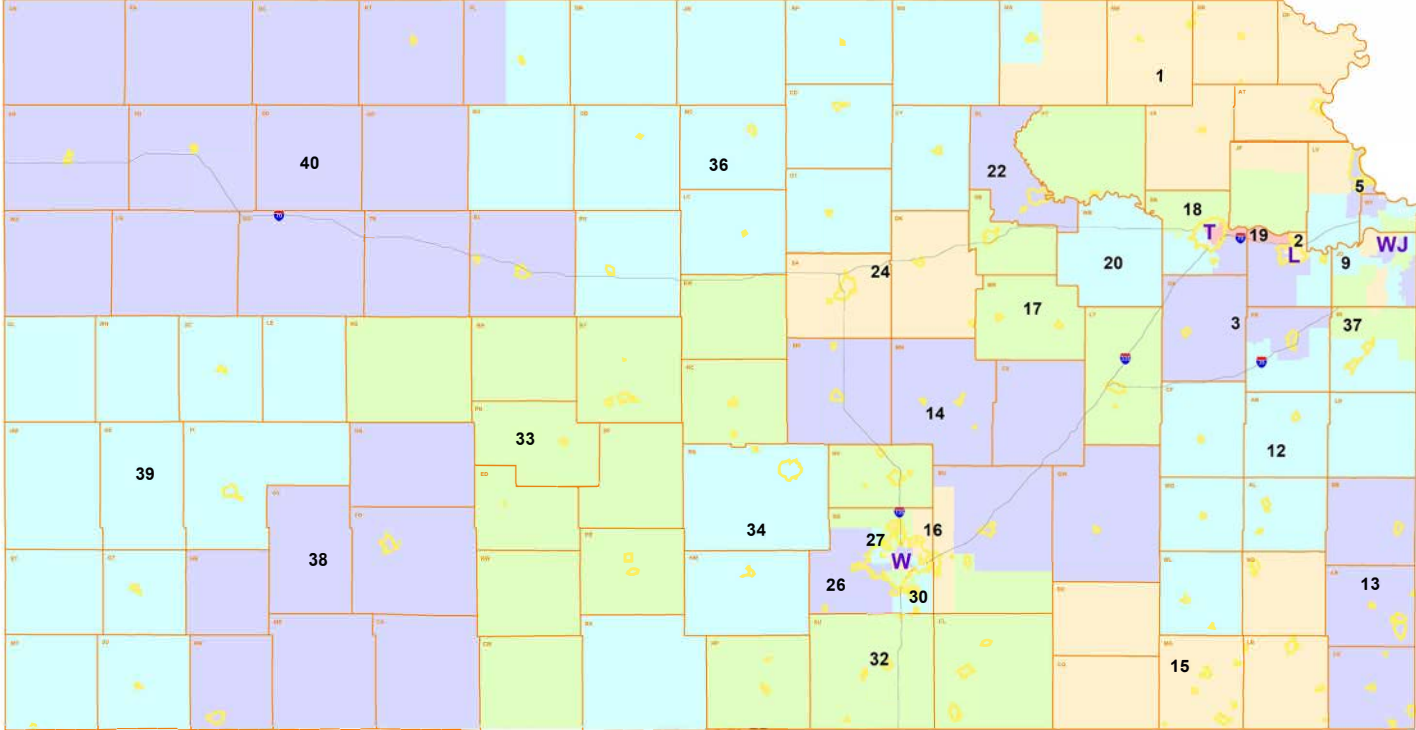

### HOUSE DISTRICTS

W = Wichita districts 81-101, 103, 105      T = Topeka districts 50, 52-58      L = Lawrence districts 10, 42, 44-47      WJ = Wyandotte & Johnson Co. districts 5, 8, 14-37, 39, 43, 48, 49, 78, 108, 121

**SENATE DISTRICTS**

W = Wichita districts 16, 25-31    T = Topeka districts 18-20    L = Lawrence districts 2, 3, 19    WJ = Wyandotte & Johnson Co. districts 4-11, 21, 23, 35, 37

**STATE SENATORS BY DISTRICT**